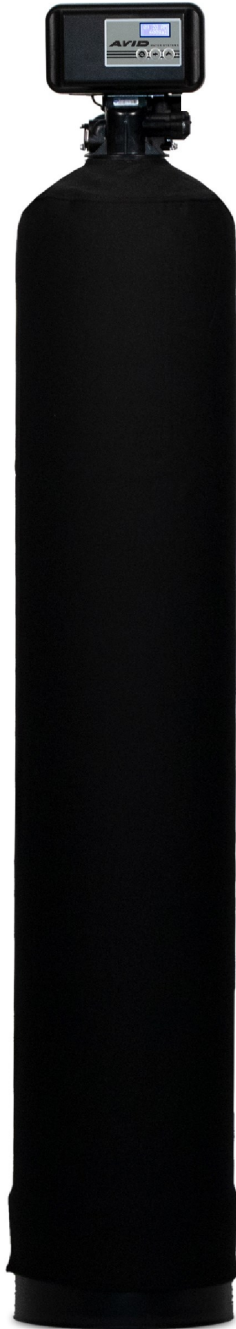

CS Series

Whole House Filtration System

CS Series Filters are designed to provide great tasting odor free water. Better for bathing cooking and drinking.

- **Easy to Program.** Just push the button to set the time of day.
- **Rugged Mineral Tank.** Fiberglass construction, will never rust or corrode.
- **Filter Cleanse Technology.** Allows the system to clean itself without the use of harsh chemicals or salt.
- **Optional Advanced Programming.** Adjustment of each cycle duration; regeneration time; and days over-ride.
- **High Performance Media.** Reduces VOCS, chlorine, THMS, chloramines, taste and odors. Filters down to 20 microns.
- **Quick Release Drain Fitting.** No threads to leak. Merely pull clip to release.
- **Stainless Steel Bypass.** Operates with single handle, 3/4" female threads.
- **Insulated Tank Jacket.** Stops condensation.

Model Number	Media Volume (cu. ft.)	Service Flow Rate (gpm)		Overall Dimensions				Pipe Size
		Peak	Continuous	D	W	H	Inlet Height	
CS-1	1.0	10	3	14"	10"	52"	45.75"	3/4" or 1"
CS-1.5	1.5	12	4	14"	10"	62"	56"	
CS-2	2.0	13	5	14"	12"	56"	57.50"	